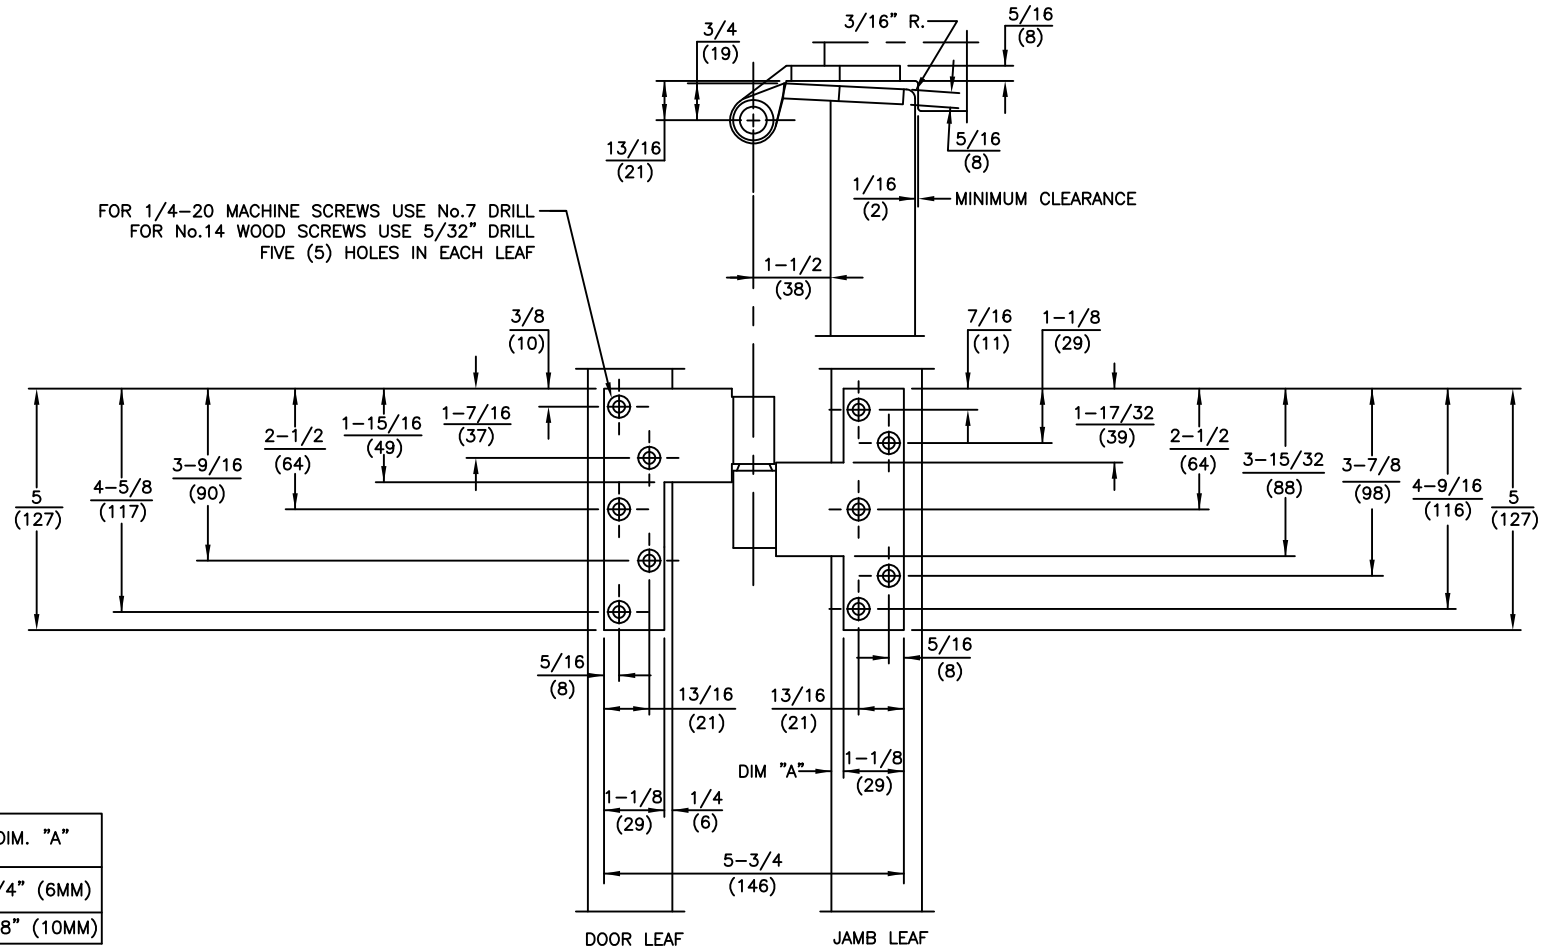

NOTES

1. DO NOT SCALE DRAWING.
2. DIMENSIONS ARE IN INCHES/(MM).
3. RIGHT HAND DOOR SHOWN.
4. BEVEL HEEL EDGE OF DOOR 1/8" IN 2".
5. ALL NECESSARY REINFORCEMENT FOR PIVOT BY OTHERS.

ITEM No. 15220, 15222, 15233  
 1-1/2" OFFSET FULL MORTISE  
 INTERMEDIATE PIVOT (HANDED)